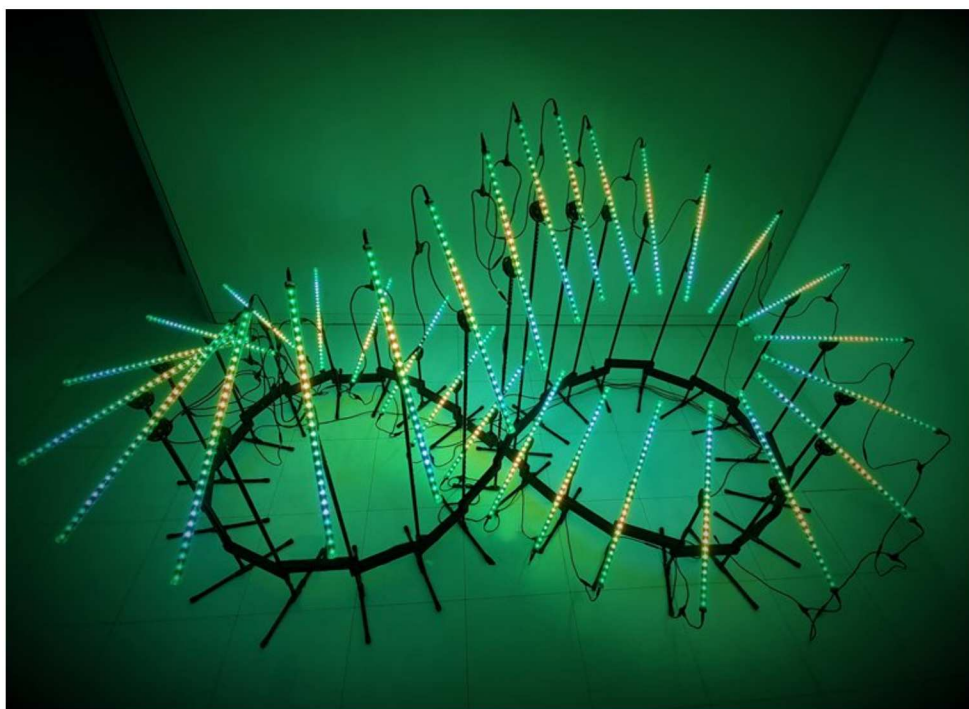

archiproducts DESIGN AWARDS WINNERS 2020

MAIN PARTNER **SAMSUNG** Climate Solutions